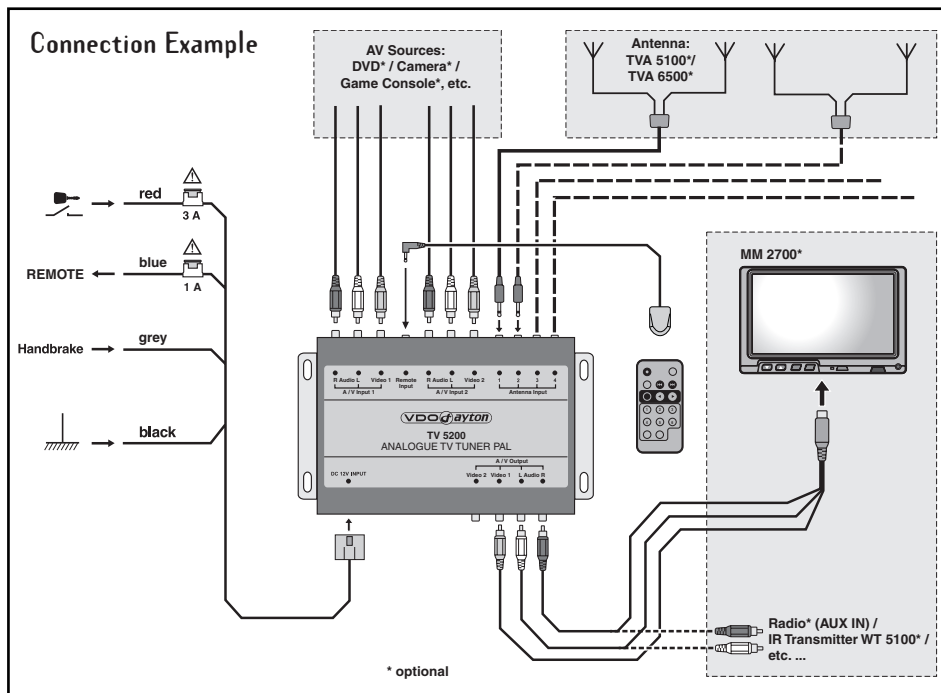

Analogue TV Tuner (PAL) TV 5200

Technical Information

Technical Data

- Dimensions (W x H x D): 170 x 30 x 130 mm
- Weight: 600g
- Operating Voltage: 12 V DC
- Power Consumption: < 7 mA (Standby)
  < 3 A (Operation)
- Operating temperature range: -20 °C ~ +75 °C
- Storage temperature range: -30 °C ~ +85 °C
- TV Standards: B, G, D, K, I
- Frequency Range: VHF / UHF
- Antenna RF Input Impedance: 75 Ohms
- Antenna Connector: 3.5mm mini-jack
- Audio- and Video-Connector type: RCA/Cinch

Package content

- TV Tuner hide-away box
- Power Cable
- Infrared Remote Control
- Infrared Receiver (cable length 5m)
- Mounting brackets and -screws
- Instruction for Use